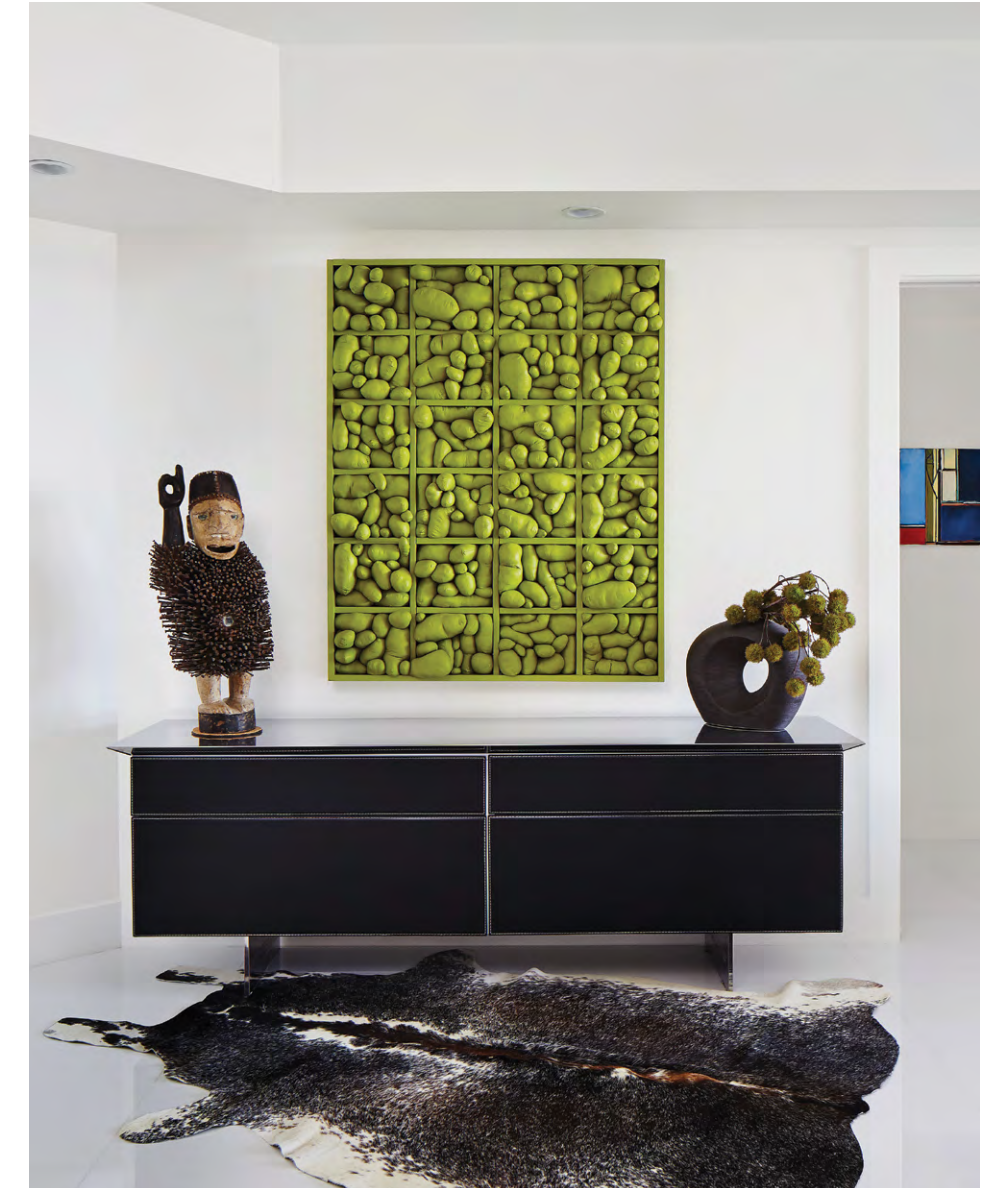

FLORIDA DESIGN'S

MIAMI

HOME & DECOR

Miami's
International
Art Shows

A collection of modern art provides a creative focal point in the living area, where a white Cierre Imbottiti sofa from Anima Domus wraps around the homeowner's stainless steel cocktail from Brueton. A charcoal-hued area rug from Cattelan Italia adds a touch of texture.

A SNOWBIRD'S SLEEK NEST

THIS CRISP AND MODERN WILLIAMS ISLAND CONDO IN AVENTURA IS A COOL PLACE TO CALL HOME FOR THE WINTER

INTERIOR DESIGN BY BETH KOPIN, KOPIN INTERIORS, HIGHLAND PARK, IL
TEXT BY DEBORAH S. HARTZ-SEELEY
PHOTOGRAPHY BY CARMEL AND ROBERT BRANTLEY, DELRAY BEACH, FL

AS SEEN IN
FLORIDA DESIGN'S
MIAMI
HOME & DECOR

Black lacquer and stainless steel style the dining area, where a Ligne Roset table defines the space beneath the sculptural ceiling treatment. A circular mirror from Z Gallerie catches the eye on one side while a wooden figurine stands tall on the other. "I like to mix the unexpected with fine art," Kopin says. "It's creative and fun."